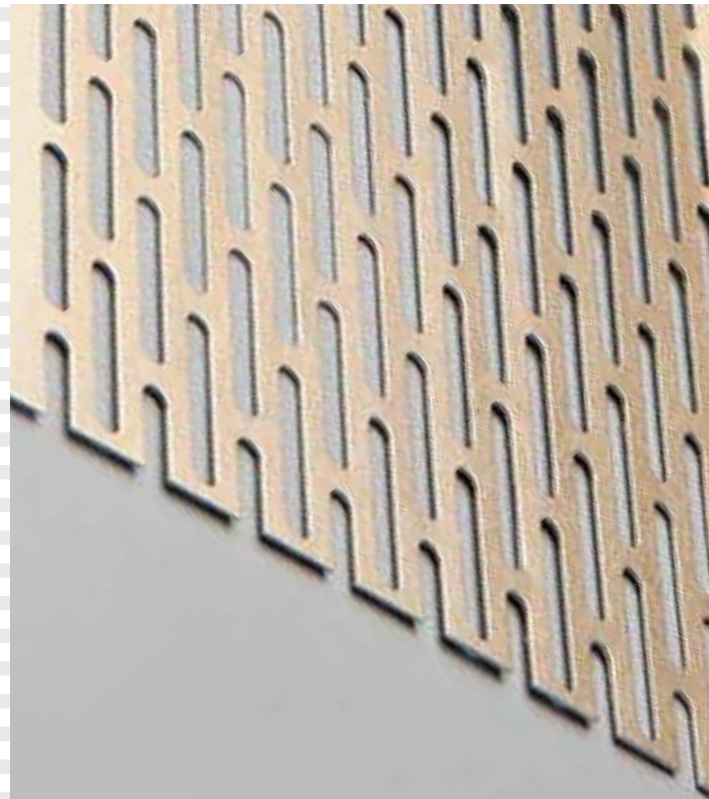

For more information, call
1-800-ENGLERT
or visit our website at
www.englertinc.com

90094C