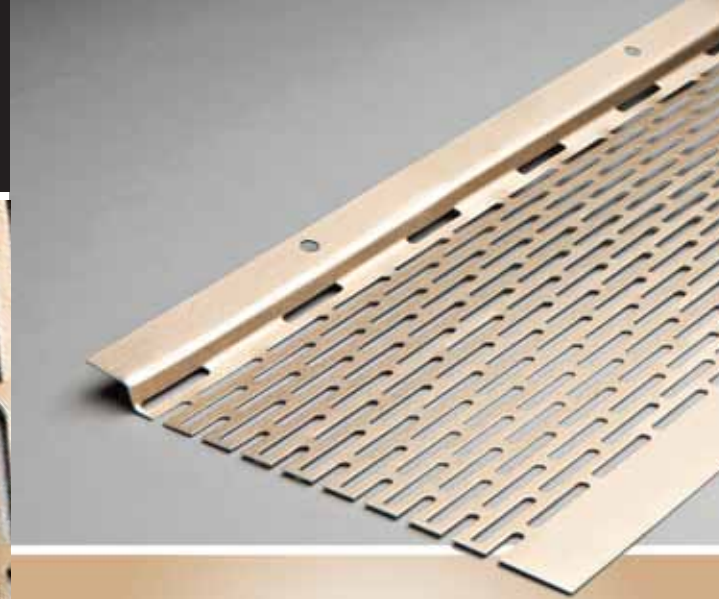

Finally, a simple,
cost-effective
LEAF SHEDDING PRODUCT
that works without
replacing
existing gutters.