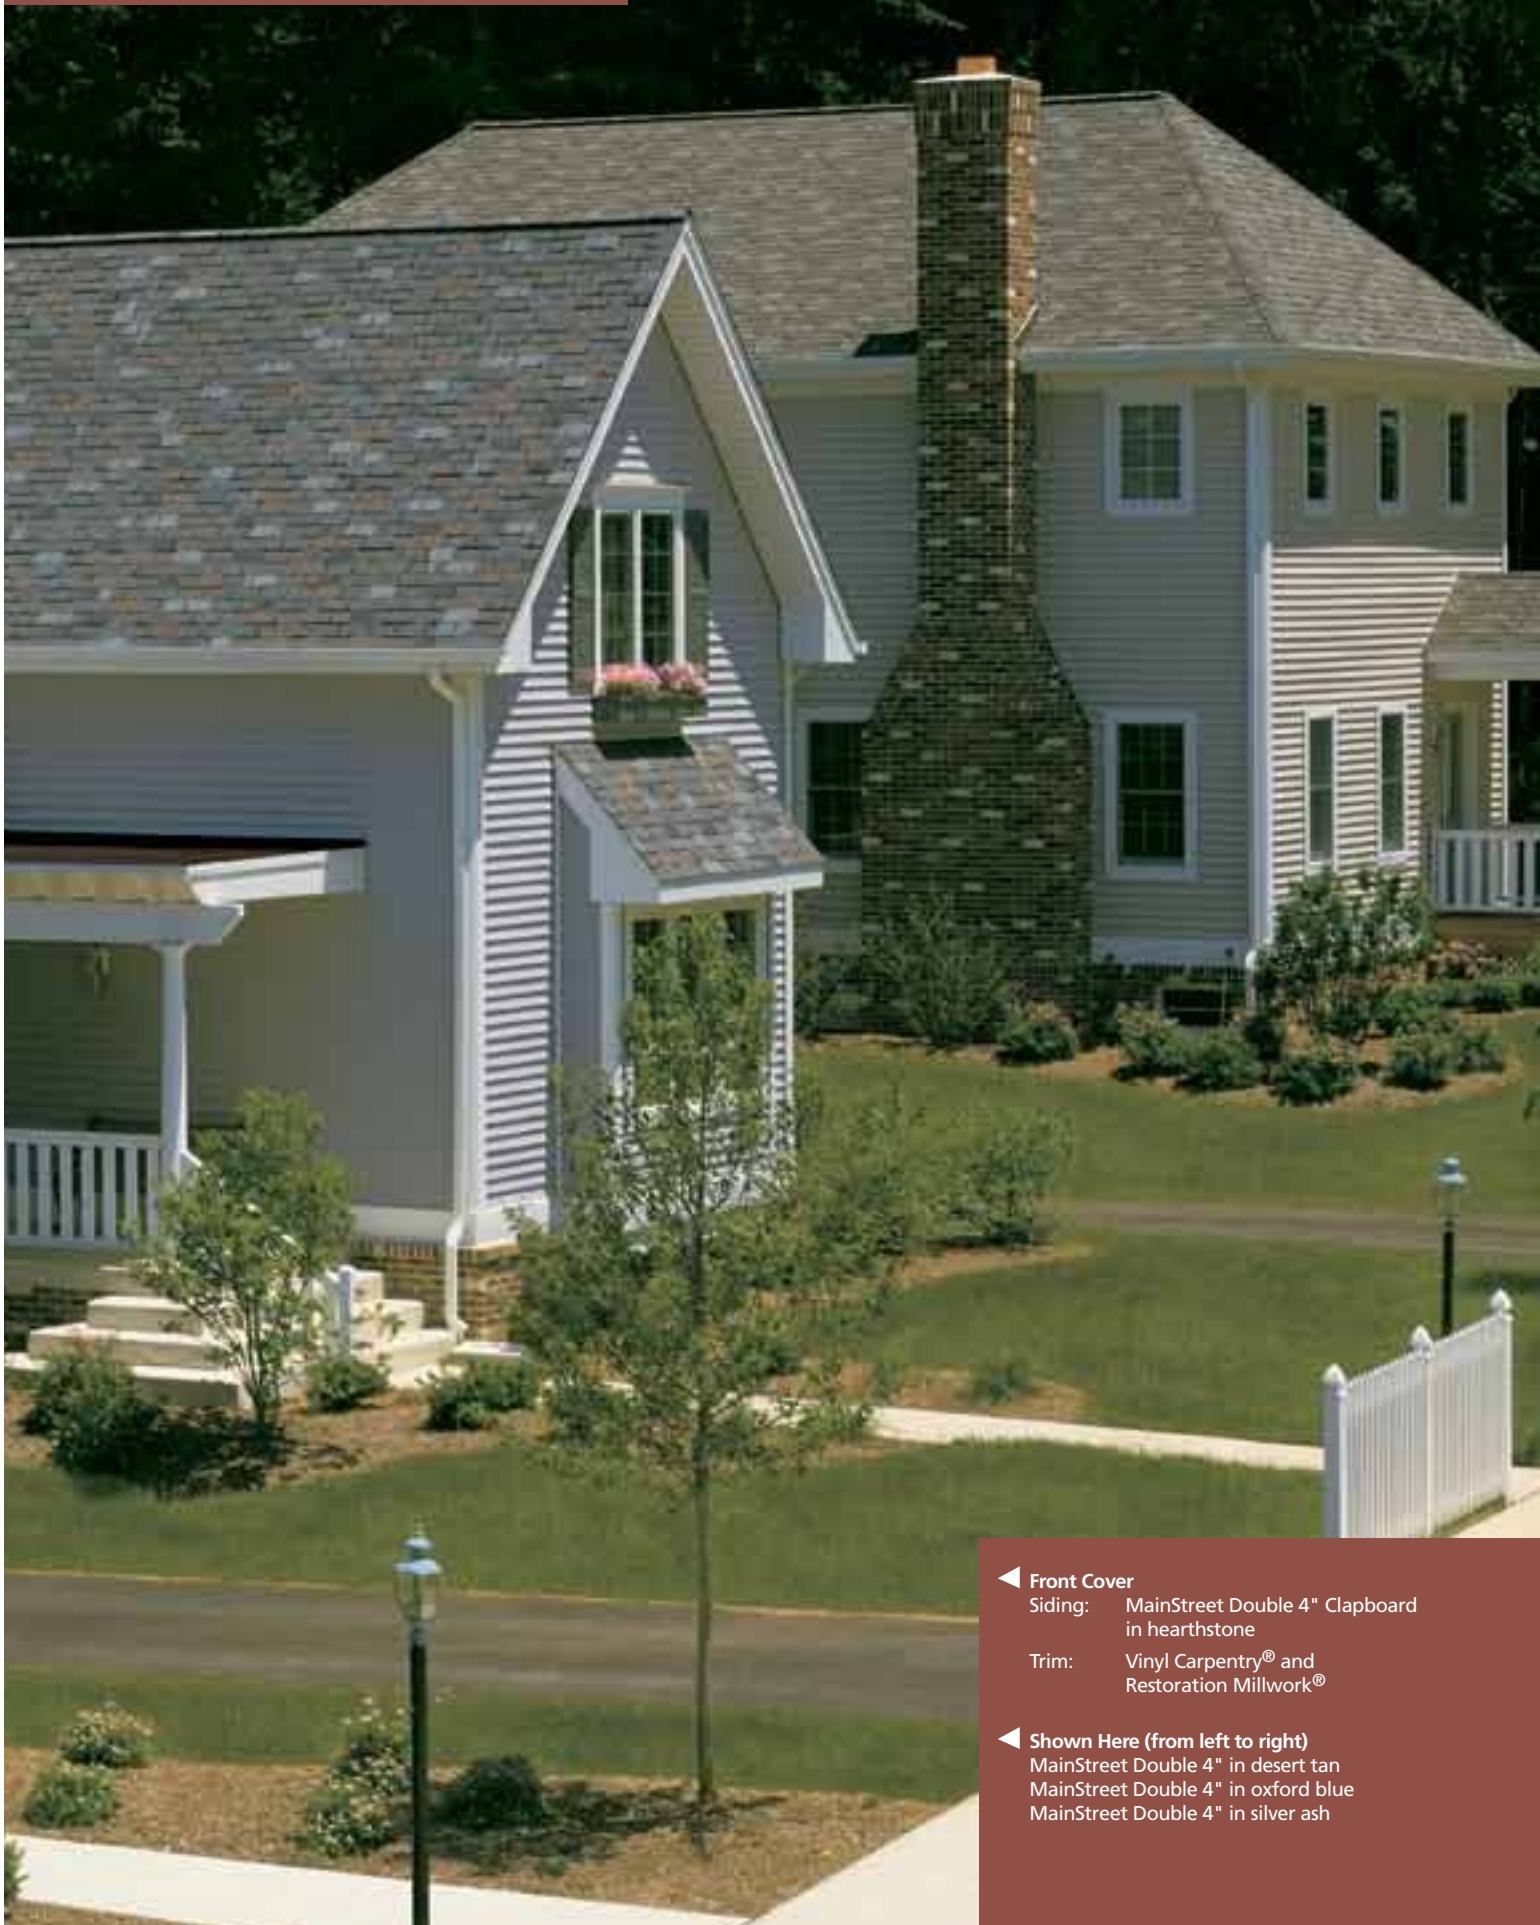

CertainTeed  
**MAINSTREET™**  
Siding

MainStreet™ siding offers consistent quality, good looks and is the ideal choice for homeowners looking for value with the benefits of a premium panel.

**FEATURE-RICH SIDING  
WITH FLEXIBILITY  
TO MEET ANY BUDGET**

# MAINSTREET™

◀ **Front Cover**

Siding: MainStreet Double 4" Clapboard  
in hearthstone

Trim: Vinyl Carpentry® and  
Restoration Millwork®

◀ **Shown Here (from left to right)**

MainStreet Double 4" in desert tan  
MainStreet Double 4" in oxford blue  
MainStreet Double 4" in silver ash

**DuraLock®** features an oversized rigid tear-drop shape which is substantially larger than many competitors' locks, providing secure installation.

The angular locking leg creates a secure, snap-fit installation, allowing for necessary expansion and contraction.