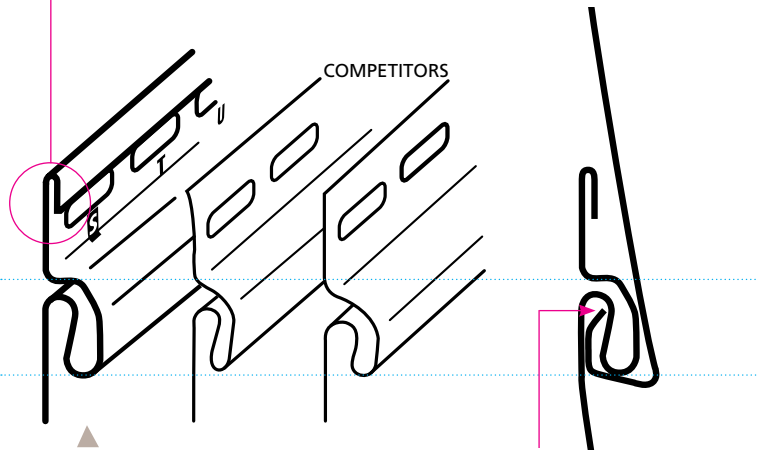

### Rigidform™ Technology

RigidForm 160 (rolled-over nail hem) technology stiffens siding for a straighter-on-the-wall appearance and has been tested\* to withstand wind load pressures up to 160 mph.

\* Wind load rating per VSI wind speed calculation guidelines.

**DuraLock®** features an oversized rigid tear-drop shape which is substantially larger than many competitors' locks, providing secure installation.

The angular locking leg creates a secure, snap-fit installation, allowing for necessary expansion and contraction.