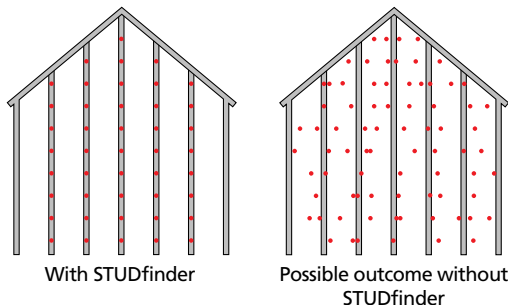

### Rigidform™ Technology

RigidForm 160 (rolled-over nail hem) technology stiffens siding for a straighter-on-the-wall appearance and has been tested\* to withstand wind load pressures up to 160 mph.

\* Wind load rating per VSI wind speed calculation guidelines.

**DuraLock®** features an oversized rigid tear-drop shape which is substantially larger than many competitors' locks, providing secure installation.

The angular locking leg creates a secure, snap-fit installation, allowing for necessary expansion and contraction.

### The STUDfinder™ Installation System

STUDfinder combines precisely spaced nail slots with indicator letters, designed for accurate and secure installation.

#### STUDfinder for Accuracy

- Nail slots align with 16" on-center standards for stud spacing.
- Indicator letters help:
  - Determine location of studs
  - Ensure nails are positioned correctly
  - Ensure correct number of nails are used