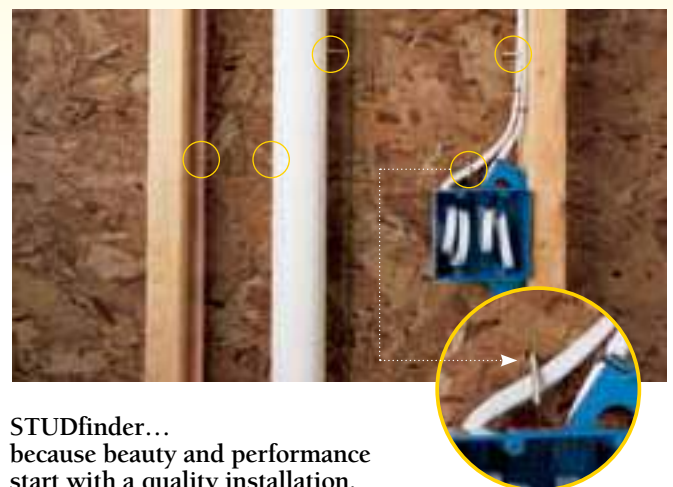

**DuraLock®** features an oversized rigid tear-drop shape which is substantially larger than many competitors' locks, providing secure installation.

The angular locking leg creates a secure, snap-fit installation, allowing for necessary expansion and contraction.

### The STUDfinder™ Installation System

STUDfinder combines precisely spaced nail slots with indicator letters, designed for accurate and secure installation.

### STUDfinder for Security and Performance

- Nailing to studs provides a strong and secure connection.
- Protects against blow offs from under nailing.
- Protects against buckling from over nailing.
- Helps avoid nailing into hazardous items between studs like plumbing or wiring.