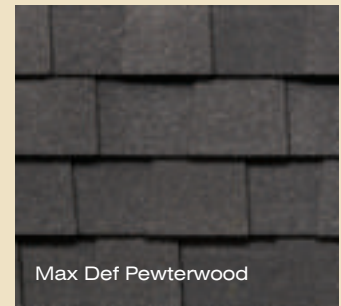

LANDMARK™ PRO color palette

Landmark Pro Silver Birch is an ENERGY STAR® rated product and may qualify for a federal tax credit.

max def colors

Look deeper. With Max Def, a new dimension is added to shingles with a richer mixture of surface granules. You get a brighter, more vibrant, more dramatic appearance and depth of color. And the natural beauty of your roof shines through.