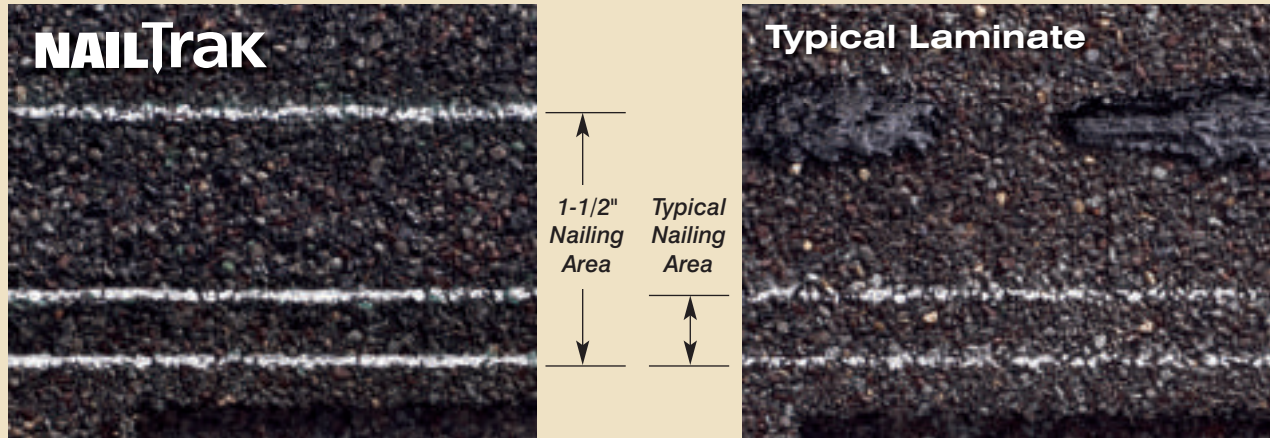

WIDER. Faster. Proven.

For the past 10 years, NailTrak™ has enabled installers to shingle with improved speed and accuracy. With a nailing area that's three times WIDER than typical laminate shingles, nails hit home with NailTrak. A feature on all Landmark Series shingles. Speed and accuracy result in lower labor costs.

No leaks. No de-lamination. No callbacks.
The cost of doing business has gone down with NailTrak.