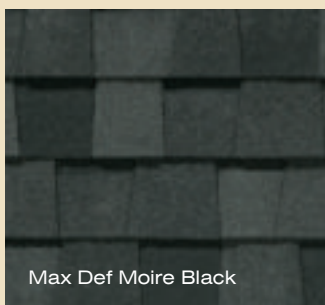

Add it all up and what you get is the opportunity to offer a lot of additional value for the money... and today that means more than ever...

LANDMARK™ PRO

Landmark Pro specifications:

- 250 lbs/square
- Premium Max Def color palette
- NailTrak™ for faster installation
- Lifetime limited warranty
- 10-year SureStart protection includes:
 - Materials, labor, tear off and disposal cost
- 15-year algae resistance
- 15-year 110 MPH wind warranty with upgrade to 130 MPH available

LANDMARK™ PRO color palette

Landmark Pro Silver Birch is an ENERGY STAR® rated product and may qualify for a federal tax credit.

max def colors

Look deeper. With Max Def, a new dimension is added to shingles with a richer mixture of surface granules. You get a brighter, more vibrant, more dramatic appearance and depth of color. And the natural beauty of your roof shines through.