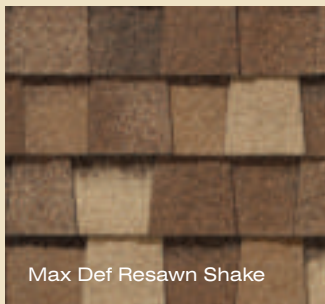

Add it all up and what you get is the opportunity to offer a lot of additional value for the money... and today that means more than ever...

LANDMARK™ PRO

Landmark Pro specifications:

- 250 lbs/square
- Premium Max Def color palette
- NailTrak™ for faster installation
- Lifetime limited warranty
- 10-year SureStart protection includes:
 - Materials, labor, tear off and disposal cost
- 15-year algae resistance
- 15-year 110 MPH wind warranty with upgrade to 130 MPH available

LANDMARK™ PRO color palette

Landmark Pro Silver Birch is an ENERGY STAR® rated product and may qualify for a federal tax credit.

max def colors

Look deeper. With Max Def, a new dimension is added to shingles with a richer mixture of surface granules. You get a brighter, more vibrant, more dramatic appearance and depth of color. And the natural beauty of your roof shines through.