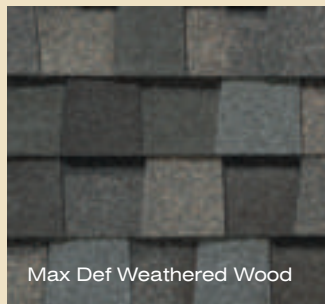

Max Def
Blends

CertainTeed

LANDMARK™ PRO

Designer Shingles

Shown in Max Def Weathered Wood

CertainTeed
SAINT-GOBAIN

Introducing More Value

Landmark Pro is designed specifically for the professional roofing contractor that takes pride in providing **more** to their customer.

Landmark Pro improves upon the CertainTeed Landmark shingle, a leading consumer publication's "Best Buy" for the past five years.

We started by adding **more** weathering asphalt to the industry's toughest fiberglass mat to provide **more** protection. Then we incorporated our Maximum Definition color blend technology to give the product more vibrancy on the roof. Included is the proven performance of our NailTrak feature, enabling faster installation.

Add it all up and what you get is the opportunity to offer a lot of additional value for the money... and today that means more than ever...

LANDMARK™ PRO

Landmark Pro specifications:

- 250 lbs/square
- Premium Max Def color palette
- NailTrak™ for faster installation
- Lifetime limited warranty
- 10-year SureStart protection includes:
 - Materials, labor, tear off and disposal cost
- 15-year algae resistance
- 15-year 110 MPH wind warranty with upgrade to 130 MPH available

LANDMARK™ PRO color palette

Landmark Pro Silver Birch is an ENERGY STAR® rated product and may qualify for a federal tax credit.

max def colors

Look deeper. With Max Def, a new dimension is added to shingles with a richer mixture of surface granules. You get a brighter, more vibrant, more dramatic appearance and depth of color. And the natural beauty of your roof shines through.