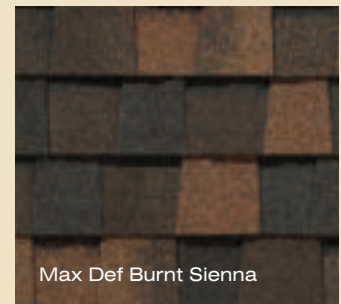

Add it all up and what you get is the opportunity to offer a lot of additional value for the money... and today that means more than ever...

LANDMARK™ PRO

Landmark Pro specifications:

- 250 lbs/square
- Premium Max Def color palette
- NailTrak™ for faster installation
- Lifetime limited warranty
- 10-year SureStart protection includes:
 - Materials, labor, tear off and disposal cost
- 15-year algae resistance
- 15-year 110 MPH wind warranty with upgrade to 130 MPH available

LANDMARK™ PRO color palette

Landmark Pro Silver Birch is an ENERGY STAR® rated product and may qualify for a federal tax credit.

max def colors

Look deeper. With Max Def, a new dimension is added to shingles with a richer mixture of surface granules. You get a brighter, more vibrant, more dramatic appearance and depth of color. And the natural beauty of your roof shines through.