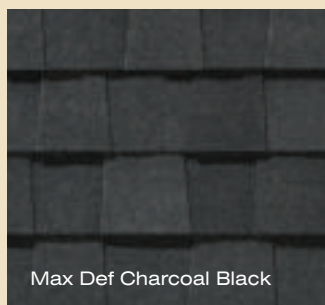

Add it all up and what you get is the opportunity to offer a lot of additional value for the money... and today that means more than ever...

LANDMARK™ PRO

Landmark Pro specifications:

- 250 lbs/square
- Premium Max Def color palette
- NailTrak™ for faster installation
- Lifetime limited warranty
- 10-year SureStart protection includes:
 - Materials, labor, tear off and disposal cost
- 15-year algae resistance
- 15-year 110 MPH wind warranty with upgrade to 130 MPH available

LANDMARK™ PRO color palette

Landmark Pro Silver Birch is an ENERGY STAR® rated product and may qualify for a federal tax credit.

max def colors

Look deeper. With Max Def, a new dimension is added to shingles with a richer mixture of surface granules. You get a brighter, more vibrant, more dramatic appearance and depth of color. And the natural beauty of your roof shines through.