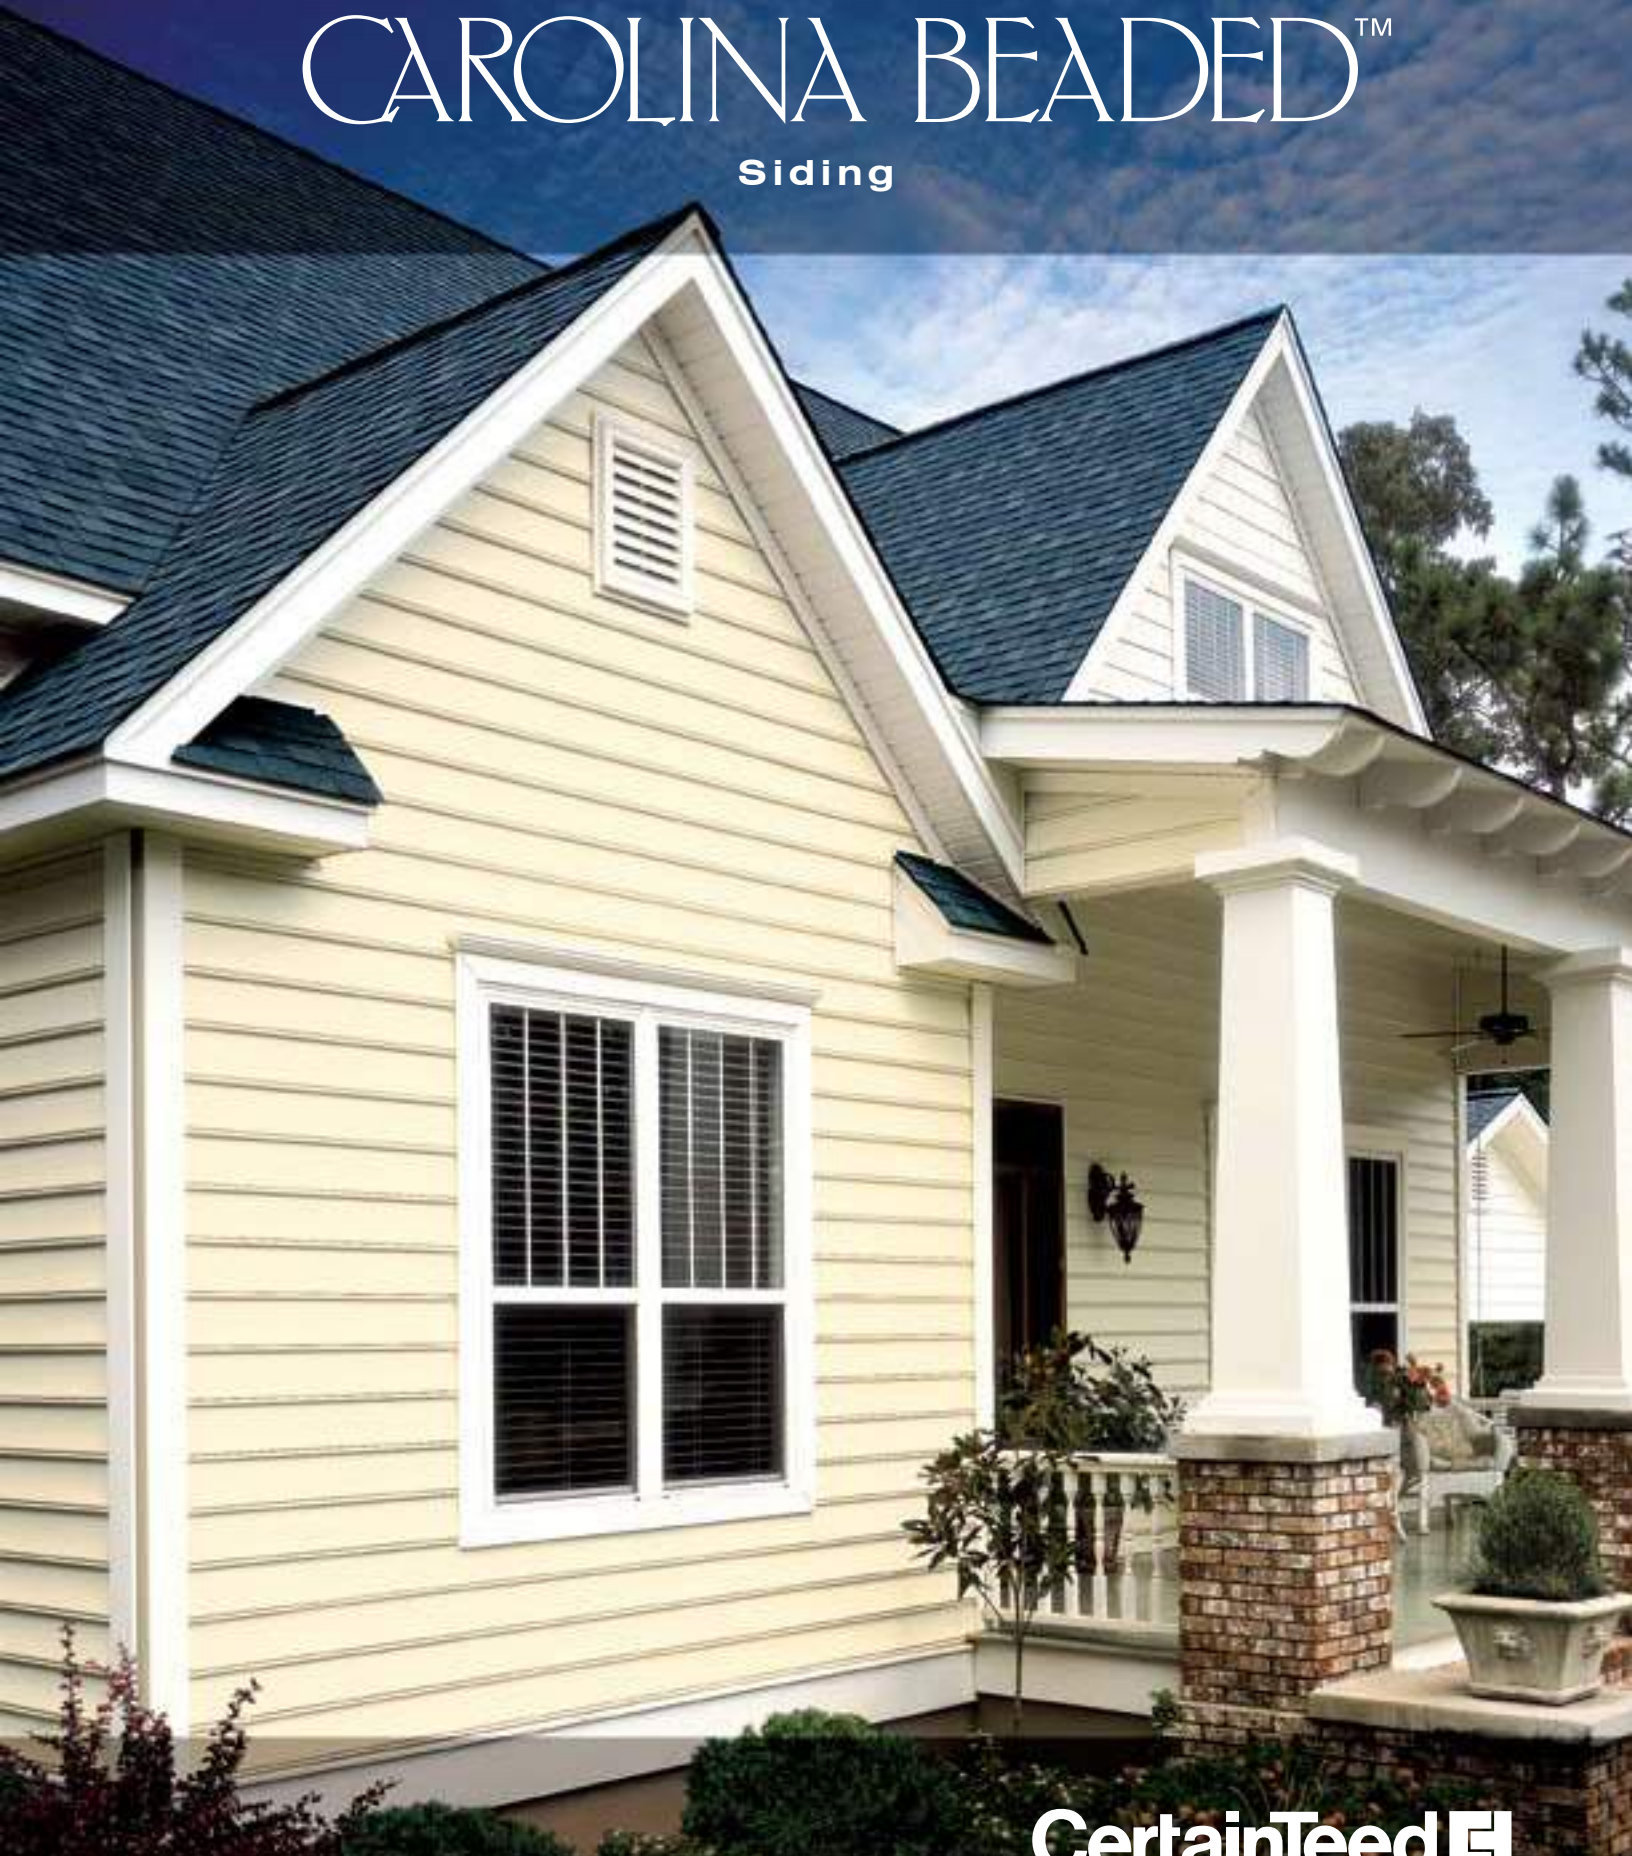

CertainTeed
CAROLINA BEADED™
Siding

CertainTeed 
Quality made certain. Satisfaction guaranteed.™

CAROLINA BEADED™

On Front Cover

Siding: Carolina Beaded in heritage cream.

Trim: 3-1/2" Lineals and Crown Molding in colonial white and 4-Piece Corner System in colonial white with natural clay insert.

Shown Here

Carolina Beaded in colonial white.

Reproduced from authentic hand-crafted boards,
Carolina Beaded™ provides an original impression
for homes of distinction.

**UNIQUE STYLE
FOR TRADITIONAL,
OLD WORLD CHARM**

Carolina Beaded in sandstone beige.

FEATURES

- ◆ 6-1/2" beaded design with distinct "V" groove and rounded bead.
- ◆ Brushed finish.
- ◆ STUDfinder™ Installation System.
- ◆ Post-formed lock design helps provide secure installation.
- ◆ 14 low-gloss colors with coordinating trim.
- ◆ Virtually maintenance free, never needs painting.
- ◆ Class 1(A) fire rating.
- ◆ Lifetime limited warranty.