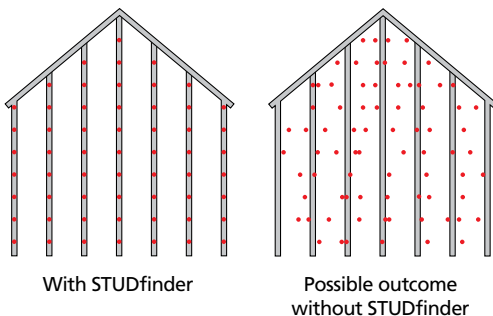

Carolina Beaded in sandstone beige.

FEATURES

- ◆ 6-1/2" beaded design with distinct "V" groove and rounded bead.
- ◆ Brushed finish.
- ◆ STUDfinder™ Installation System.
- ◆ Post-formed lock design helps provide secure installation.
- ◆ 14 low-gloss colors with coordinating trim.
- ◆ Virtually maintenance free, never needs painting.
- ◆ Class 1(A) fire rating.
- ◆ Lifetime limited warranty.

Siding: Carolina Beaded in natural clay.
Trim: 3-1/2" Lineals and Crown Molding in colonial white.

The STUDfinder™ Installation System

STUDfinder combines precisely spaced nail slots with indicator letters, designed for accurate and secure installation.

STUDfinder for Accuracy

- Nail slots align with 16" on-center standards for stud spacing.
- Indicator letters help:
 - Determine location of studs
 - Ensure nails are positioned correctly
 - Ensure correct number of nails are used