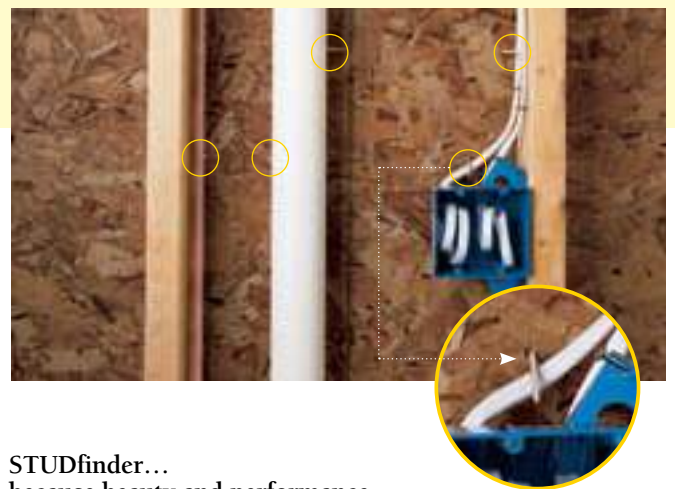

Carolina Beaded in sandstone beige.

FEATURES

- ◆ 6-1/2" beaded design with distinct "V" groove and rounded bead.
- ◆ Brushed finish.
- ◆ STUDfinder™ Installation System.
- ◆ Post-formed lock design helps provide secure installation.
- ◆ 14 low-gloss colors with coordinating trim.
- ◆ Virtually maintenance free, never needs painting.
- ◆ Class 1(A) fire rating.
- ◆ Lifetime limited warranty.

Siding: Carolina Beaded in natural clay.
Trim: 3-1/2" Lineals and Crown Molding in colonial white.

The STUDfinder™ Installation System

STUDfinder combines precisely spaced nail slots with indicator letters, designed for accurate and secure installation.

STUDfinder for Accuracy

- Nail slots align with 16" on-center standards for stud spacing.
- Indicator letters help:
 - Determine location of studs
 - Ensure nails are positioned correctly
 - Ensure correct number of nails are used

STUDfinder for Security and Performance

- Nailing to studs provides a strong and secure connection.
- Protects against blow offs from under nailing.
- Protects against buckling from over nailing.
- Helps avoid nailing into hazardous items between studs like plumbing or wiring.